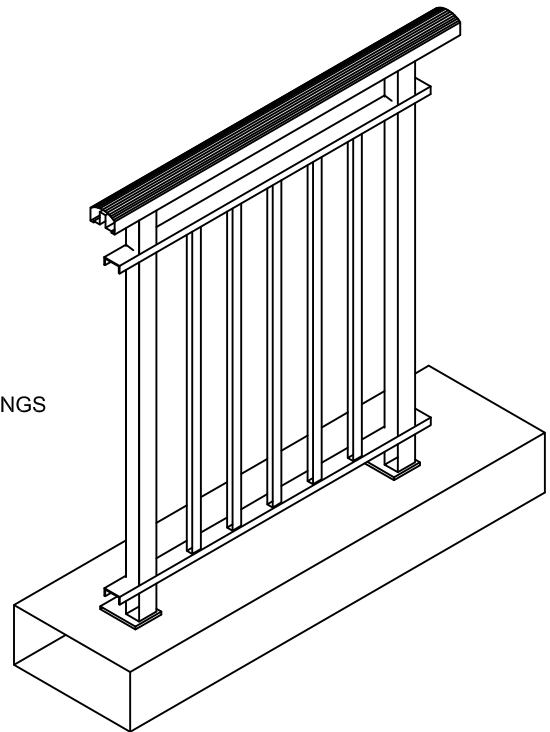

### PICKET INFILL

- TRADITIONAL DESIGN
- 5/8" BY 5/8" STANDARD
- MAX 4" (100mm) OPENNINGS
- WELDED ASSEMBLED