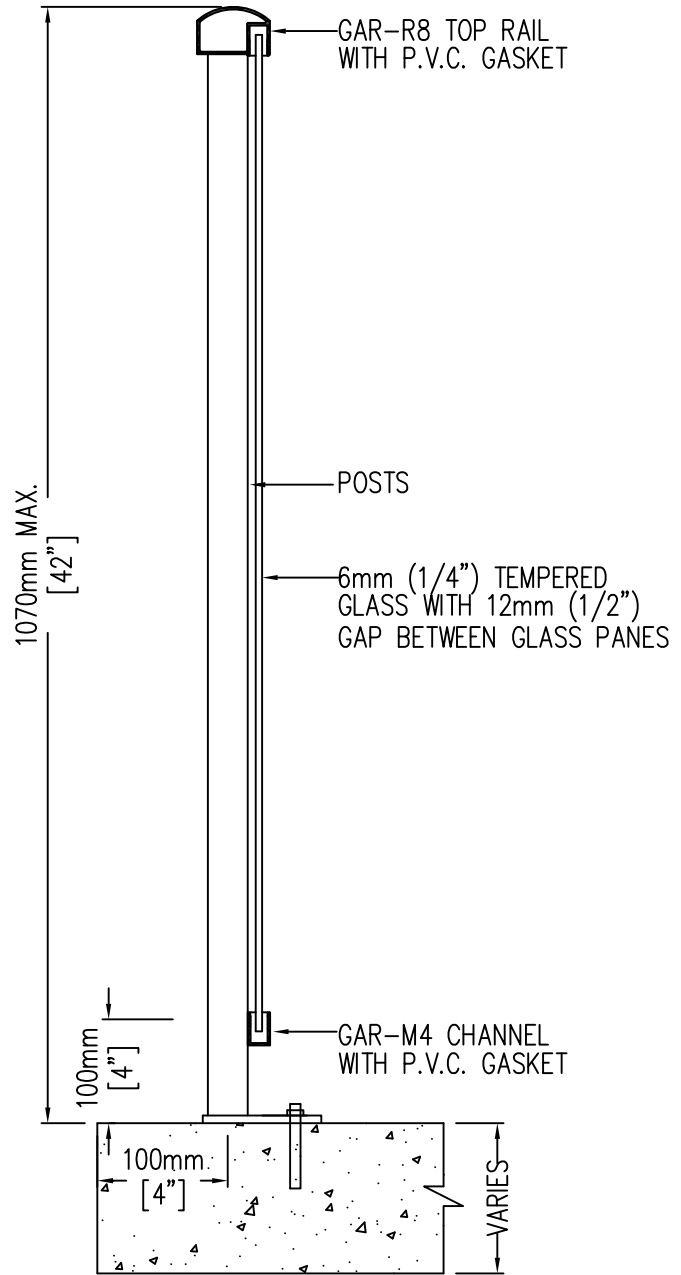

TOP RAIL PROFILE

BALCONY GUARD SECTION

NOTES:

1. INSTALLATION TO BE COMPLETED IN ACCORDANCE WITH MANUFACTURES SPECIFICATIONS.
2. DO NOT SCALE DRAWINGS
3. CONTRACTORS NOTE: FOR PRODUCT AND COMPANY INFORMATION VISIT www.grecoalrailings.com

FULL GLASS INSIDE